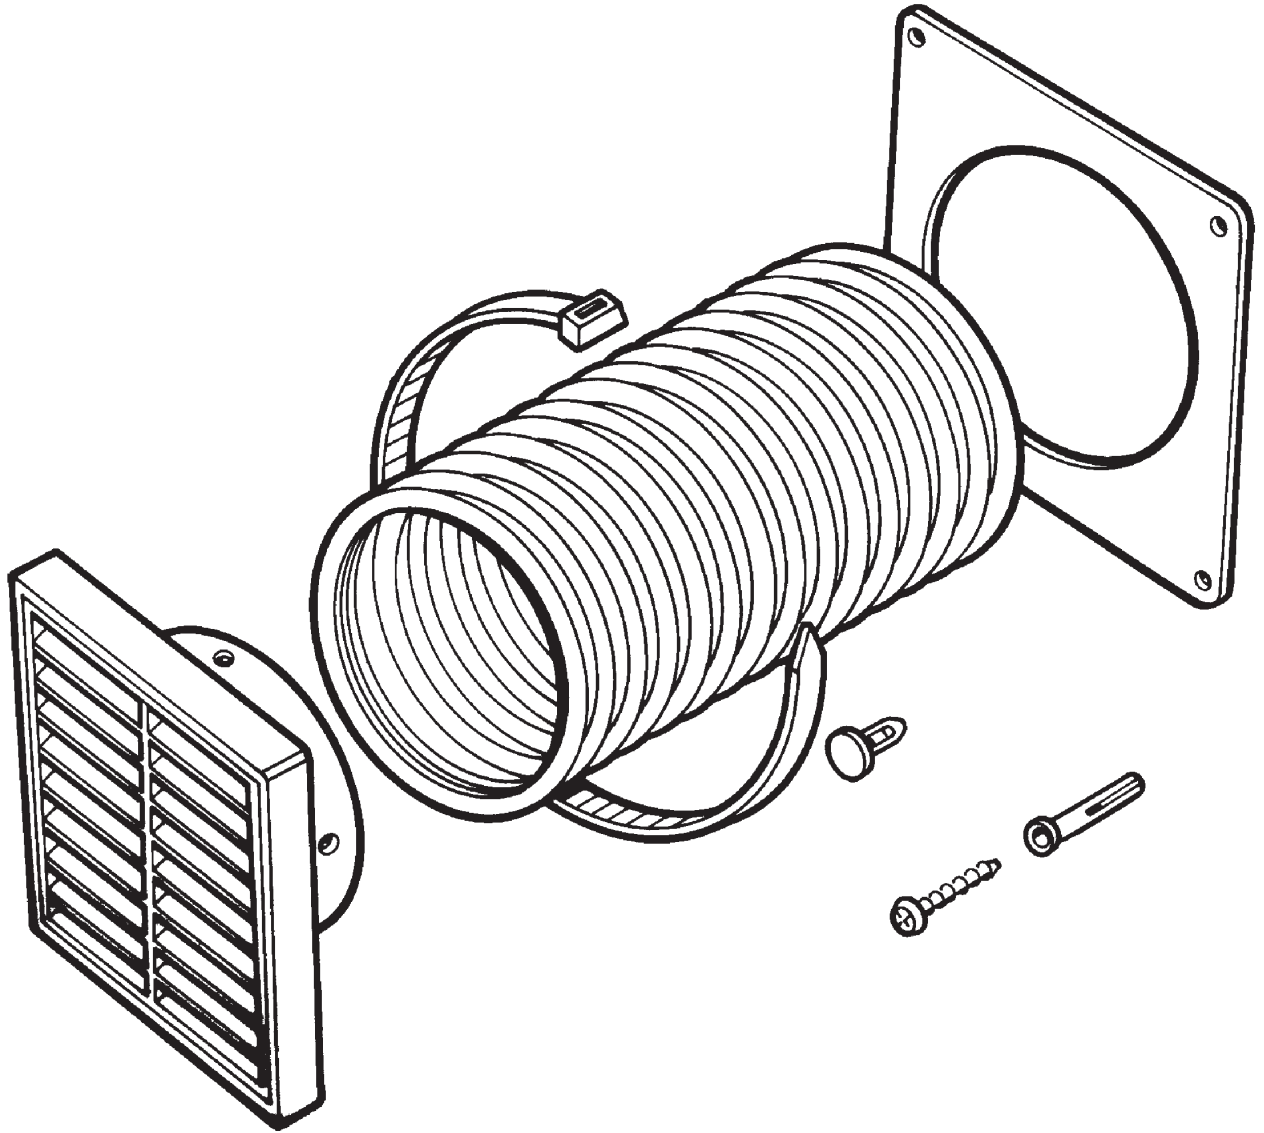

**SIX-FOUR SERIES
900mm COOKER
HOOD CH900**

***SPARE PARTS
MANUAL***

**AGA SIX-FOUR SERIES 900mm (CH900)
COOKER HOOD SPARES**

SIX-FOUR SERIES 900mm (CH900)
COOKER HOOD SPARES

JANUARY 2011

ITEM No.	CAT No.	DESCRIPTION	PRODUCT CODE
1	M0225	CARBON FILTER	AG4M998905
8	A4303	METAL FILTER LABYRINTH (4268907)	AG4M998880
31	A4312	GRILL RH AIR OUTLET (4120827)	AG4M998881
32	A4313	GRILL LH AIR OUTLET (4120828)	AG4M998882
46	A4293	TRANSFORMER 60VA (403000125)	AG4M998883
100	A4296	CONTROL BOARD 3V (TAV.303-709)	AG4M998884
303	A4315	CAPACITOR (4021271)	AG4M998886
308	A4314	MOTOR ASSY (4000102)	AG4M998885

**AGA SIX-FOUR SERIES 900mm (CH900)
DUCTING KIT**

SIX-FOUR SERIES 900mm (CH900)
DUCTING KIT

JANUARY 2011

ITEM No.	CAT No.	DESCRIPTION	PRODUCT CODE
	A4084	DUCTING KIT	EACS530869