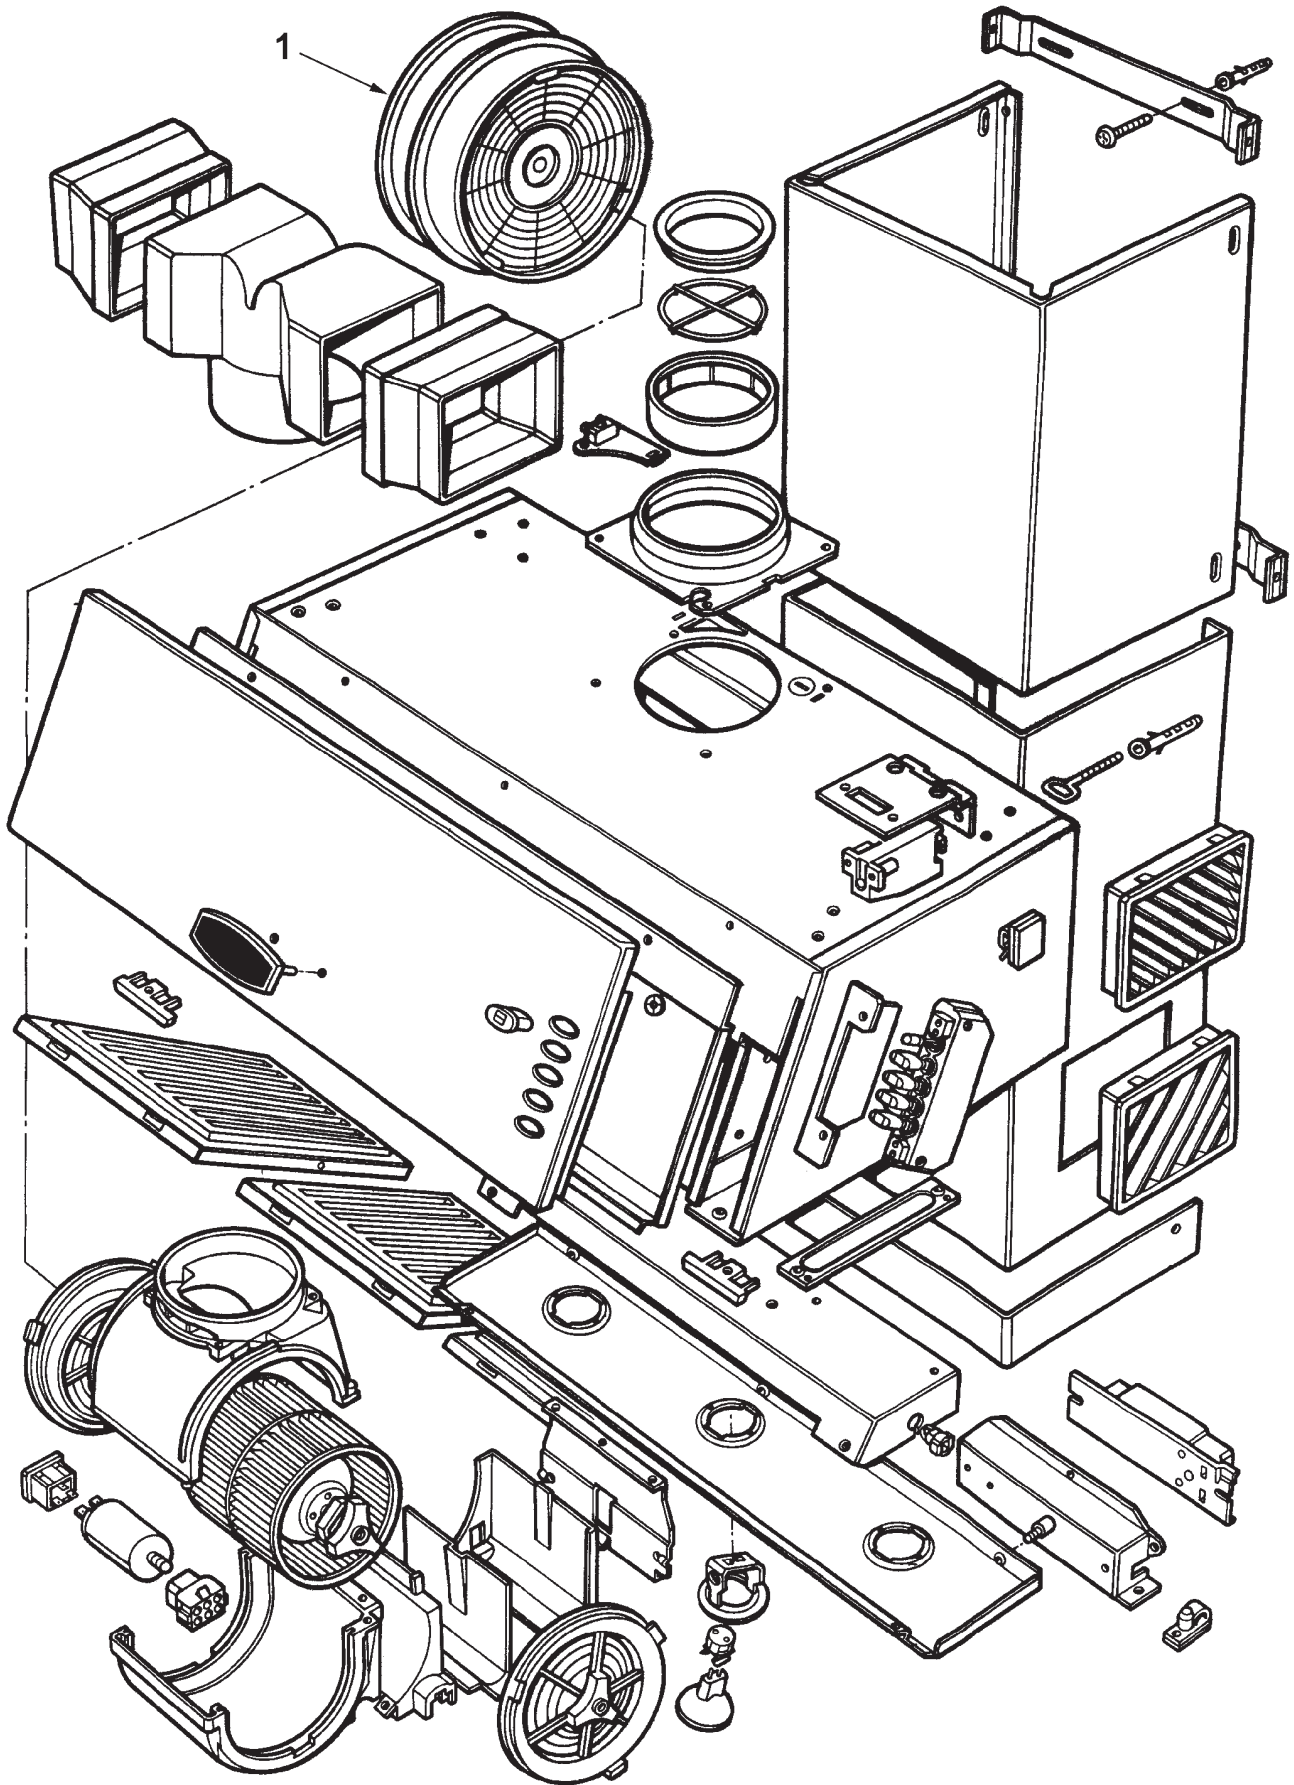

**SIX-FOUR SERIES
900mm COOKER
HOOD CH900**

***SPARE PARTS
MANUAL***

**AGA SIX-FOUR SERIES 900mm (CH900)
COOKER HOOD SPARES**

SIX-FOUR SERIES 900mm (CH900)
COOKER HOOD SPARES

JANUARY 2011

ITEM No.	CAT No.	DESCRIPTION	PRODUCT CODE
1	M0225	CARBON FILTER	AG4M998905
8	A4303	METAL FILTER LABYRINTH (4268907)	AG4M998880
31	A4312	GRILL RH AIR OUTLET (4120827)	AG4M998881
32	A4313	GRILL LH AIR OUTLET (4120828)	AG4M998882
46	A4293	TRANSFORMER 60VA (403000125)	AG4M998883
100	A4296	CONTROL BOARD 3V (TAV.303-709)	AG4M998884
303	A4315	CAPACITOR (4021271)	AG4M998886
308	A4314	MOTOR ASSY (4000102)	AG4M998885

**AGA SIX-FOUR SERIES 900mm (CH900)
DUCTING KIT**

SIX-FOUR SERIES 900mm (CH900)
DUCTING KIT

JANUARY 2011

ITEM No.	CAT No.	DESCRIPTION	PRODUCT CODE
	A4084	DUCTING KIT	EACS530869