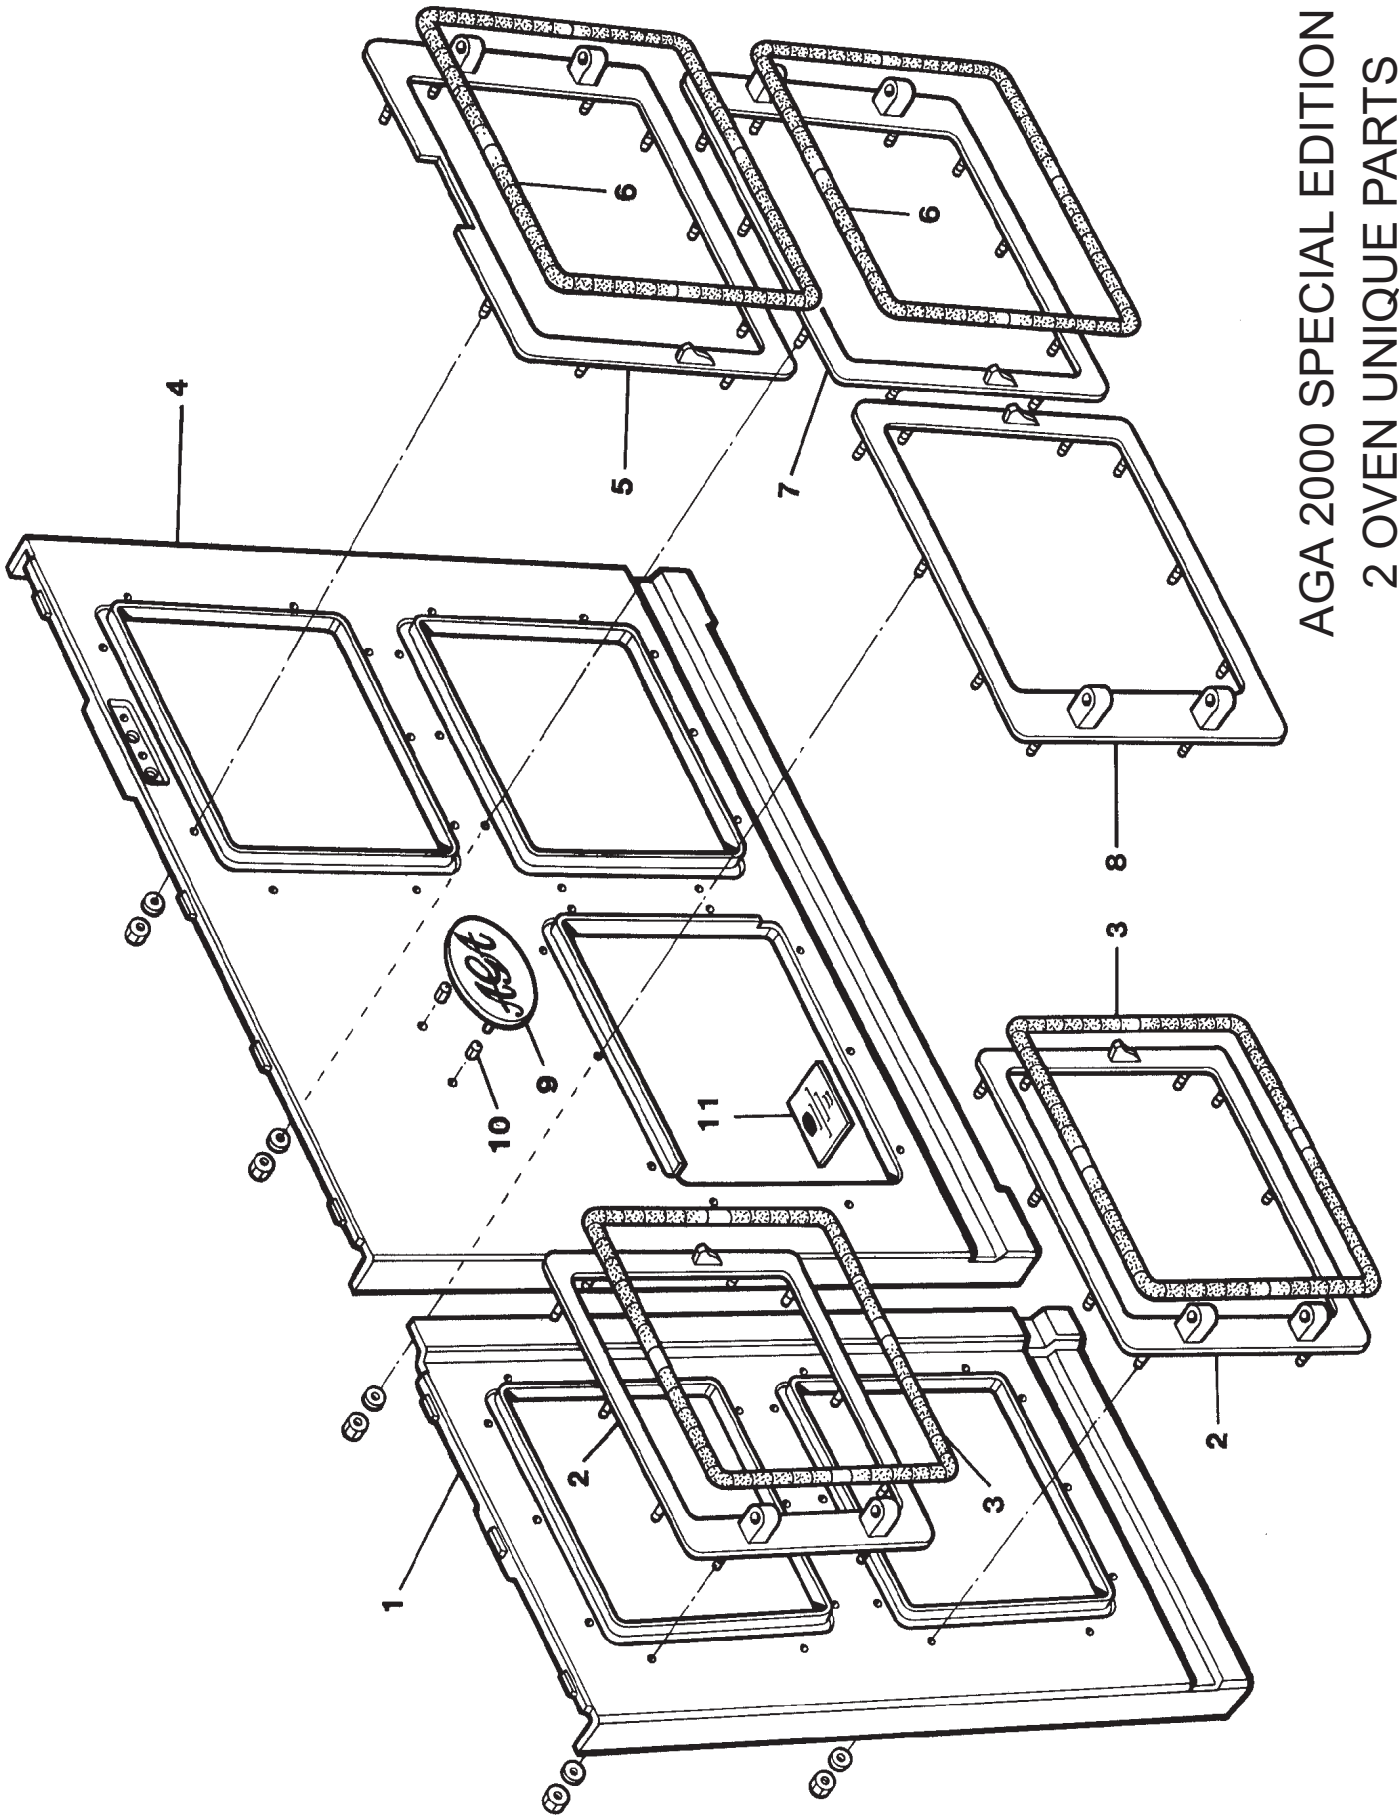

**AGA 2000
SPECIAL EDITION
2 OVEN
UNIQUE PARTS**

***SPARE PARTS
MANUAL***

AGA 2000 SPECIAL EDITION
2 OVEN UNIQUE PARTS

**AGA 2000 SPECIAL EDITION
2 OVEN UNIQUE PARTS**

APRIL 2013

ITEM No.	CAT No.	DESCRIPTION	PRODUCT CODE
1	A3684	FRONT PLATE - HOT CUPBOARD	AG5E210936
2	A3685	HOT CUPBOARD DOOR TRIM ASSY	AO4M220185
3	A3686	ROPE No. 4 x 1230 LONG (BLACK)	JTHR210937
4	NCA	FRONT PLATE	AO5M220161
5	A5172	ROAST DOOR TRIM ASSEMBLY	AO4M220376
6	A3686	ROPE No.4 x 1230 LONG (BLACK)	JTHR210937
7	A3689	SIMMER. DOOR TRIM ASSEMBLY	AO4M220153
8	A3690	BURNER DOOR TRIM ASSEMBLY	AO4M220154
9	A3691	AGA NAME BADGE	AO4M220183
10	A1567	SPRING CLIP	AO9M38850PR
11	NCA	LABEL - SPECIAL EDITION	EGLL511964